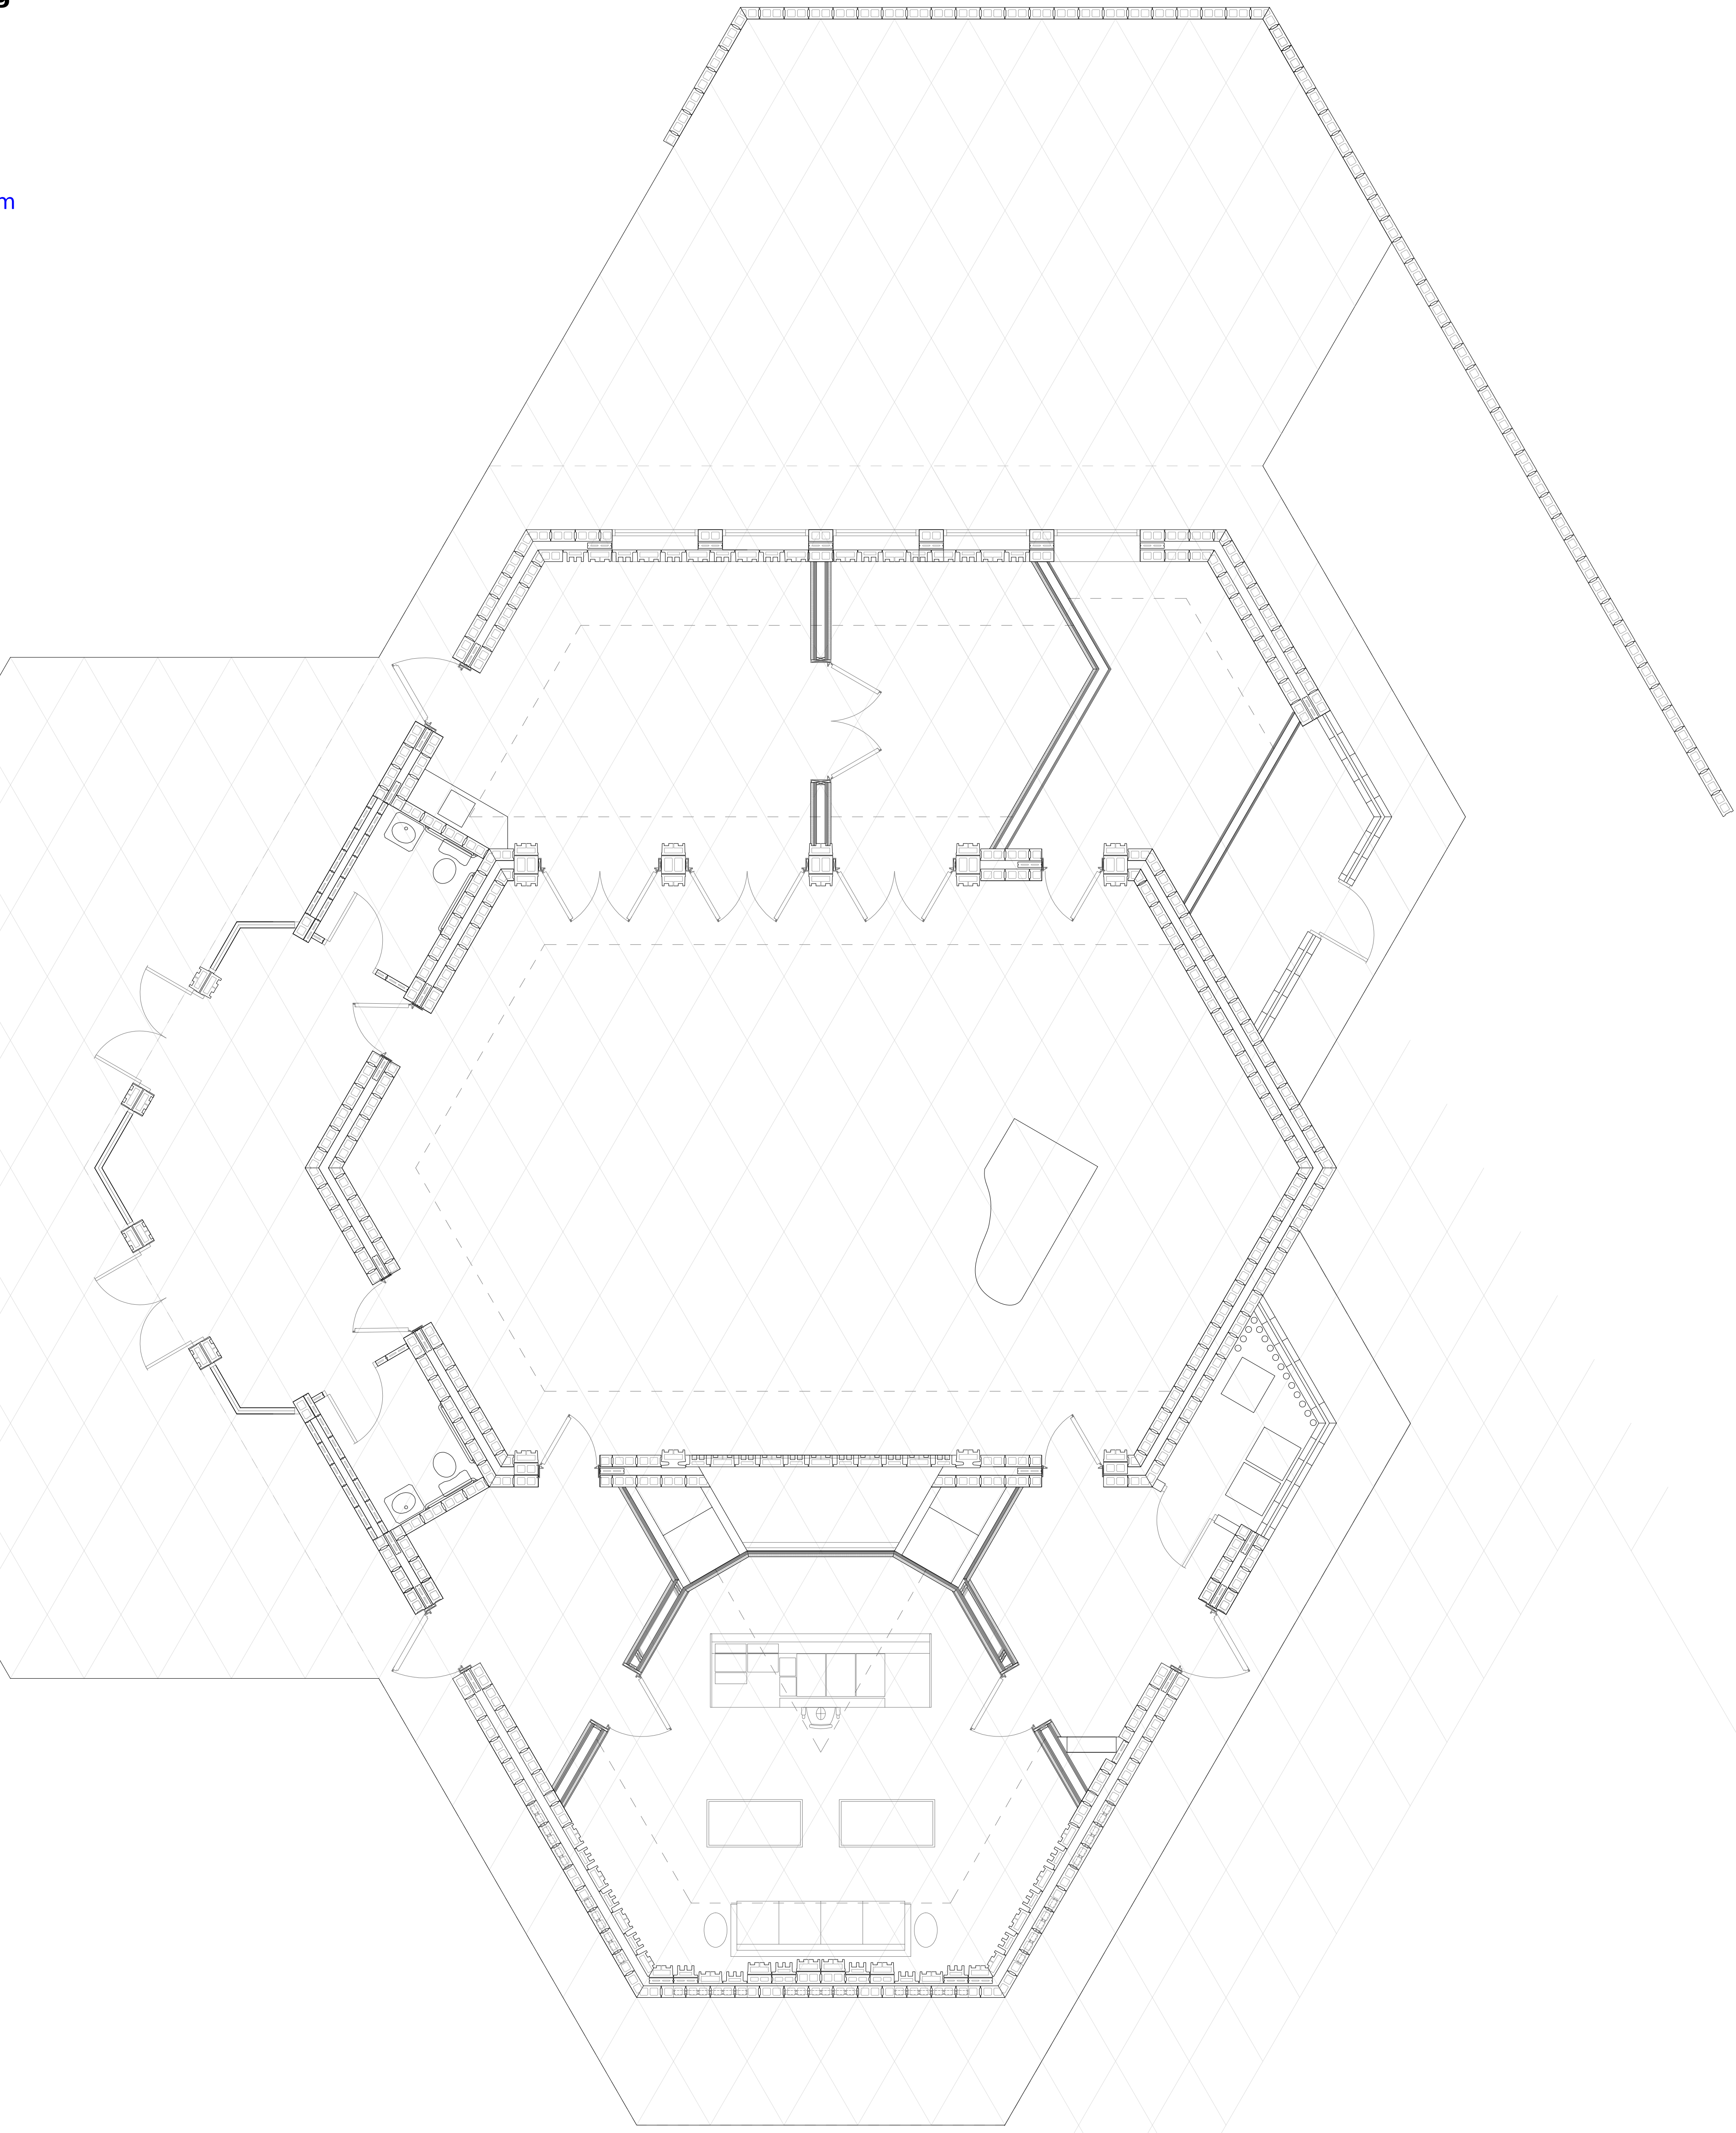

Manifold Recording
The Miraverse
Pittsboro, NC 27312

Main Studio

www.miraverse.com
info at miraverse dot com

Notes: